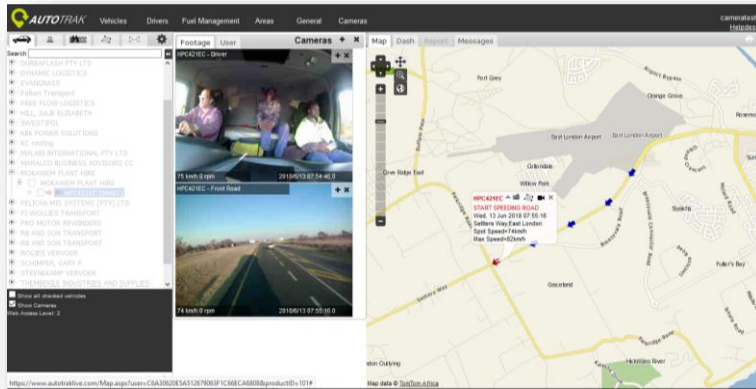

### FOR YOUR BENEFIT, WE TAKE RISK MITIGATION SERIOUSLY

Current location with synchronised images, indicating location, heading, speed & event.

- Live GPS tracking unit
- Live and historic data via Web & Mobile app.
- Parameter based vehicle monitoring
- Near border alert
- Curfew management
- Waypoint & area management
- Impact & roll-over detection
- Automatic daily unit health check
- Service & wear check reminders
- Extensive online reports bouquet
- Free vehicle recovery in South Africa

Online image dashboard, with images updating every 10 seconds.

- 2 x Cameras (Front road & Driver facing)
- Independent camera units (no MDVR)
- 32Gig SD Memory card per camera
- Live image update every 10 seconds
- Images stored off-camera
- Web & Mobile current image request
- Images synchronise with Trip-Replay
- Listen-in function with In-cab camera
- Camera image dashboard
- 30 second incident footage
- No additional data fee

Online reports ranging from one line behaviour reports to detailed event reports.

Mobile app., with trip scores, event alerts, as well as current and historical images.