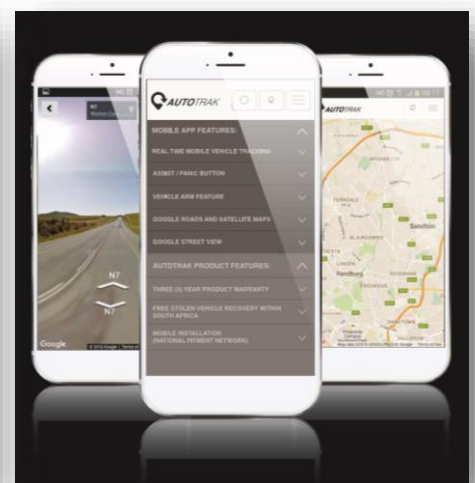

### FOR YOUR BENEFIT, WE TAKE RISK MITIGATION SERIOUSLY

Current location with synchronised images, indicating location, heading, speed & event.

- Live GPS tracking unit
- Live and historic data via Web & Mobile app.
- Parameter based vehicle monitoring
- Near border alert
- Curfew management
- Waypoint & area management
- Impact & roll-over detection
- Automatic daily unit health check
- Service & wear check reminders
- Extensive online reports bouquet
- Free vehicle recovery in South Africa

Online image dashboard, with images updating every 10 seconds.

- 2 x Cameras (Front road & Driver facing)
- Independent camera units (no MDVR)
- 32Gig SD Memory card per camera
- Live image update every 10 seconds
- Images stored off-camera
- Web & Mobile current image request
- Images synchronise with Trip-Replay
- Listen-in function with In-cab camera
- Camera image dashboard
- 30 second incident footage
- No additional data fee

Online reports ranging from one line behaviour reports to detailed event reports.

Mobile app., with trip scores, event alerts, as well as current and historical images.