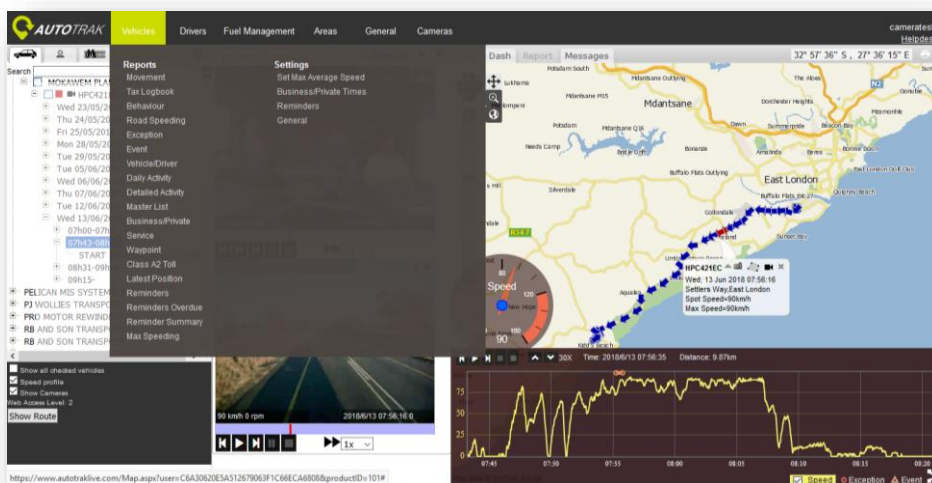

### FOR YOUR BENEFIT, WE TAKE RISK MITIGATION SERIOUSLY

Current location with synchronised images, indicating location, heading, speed & event.

- Live GPS tracking unit
- Live and historic data via Web & Mobile app.
- Parameter based vehicle monitoring
- Near border alert
- Curfew management
- Waypoint & area management
- Impact & roll-over detection
- Automatic daily unit health check
- Service & wear check reminders
- Extensive online reports bouquet
- Free vehicle recovery in South Africa

Online image dashboard, with images updating every 10 seconds.

- 2 x Cameras (Front road & Driver facing)
- Independent camera units (no MDVR)
- 32Gig SD Memory card per camera
- Live image update every 10 seconds
- Images stored off-camera
- Web & Mobile current image request
- Images synchronise with Trip-Replay
- Listen-in function with In-cab camera
- Camera image dashboard
- 30 second incident footage
- No additional data fee

Online reports ranging from one line behaviour reports to detailed event reports.

Mobile app., with trip scores, event alerts, as well as current and historical images.